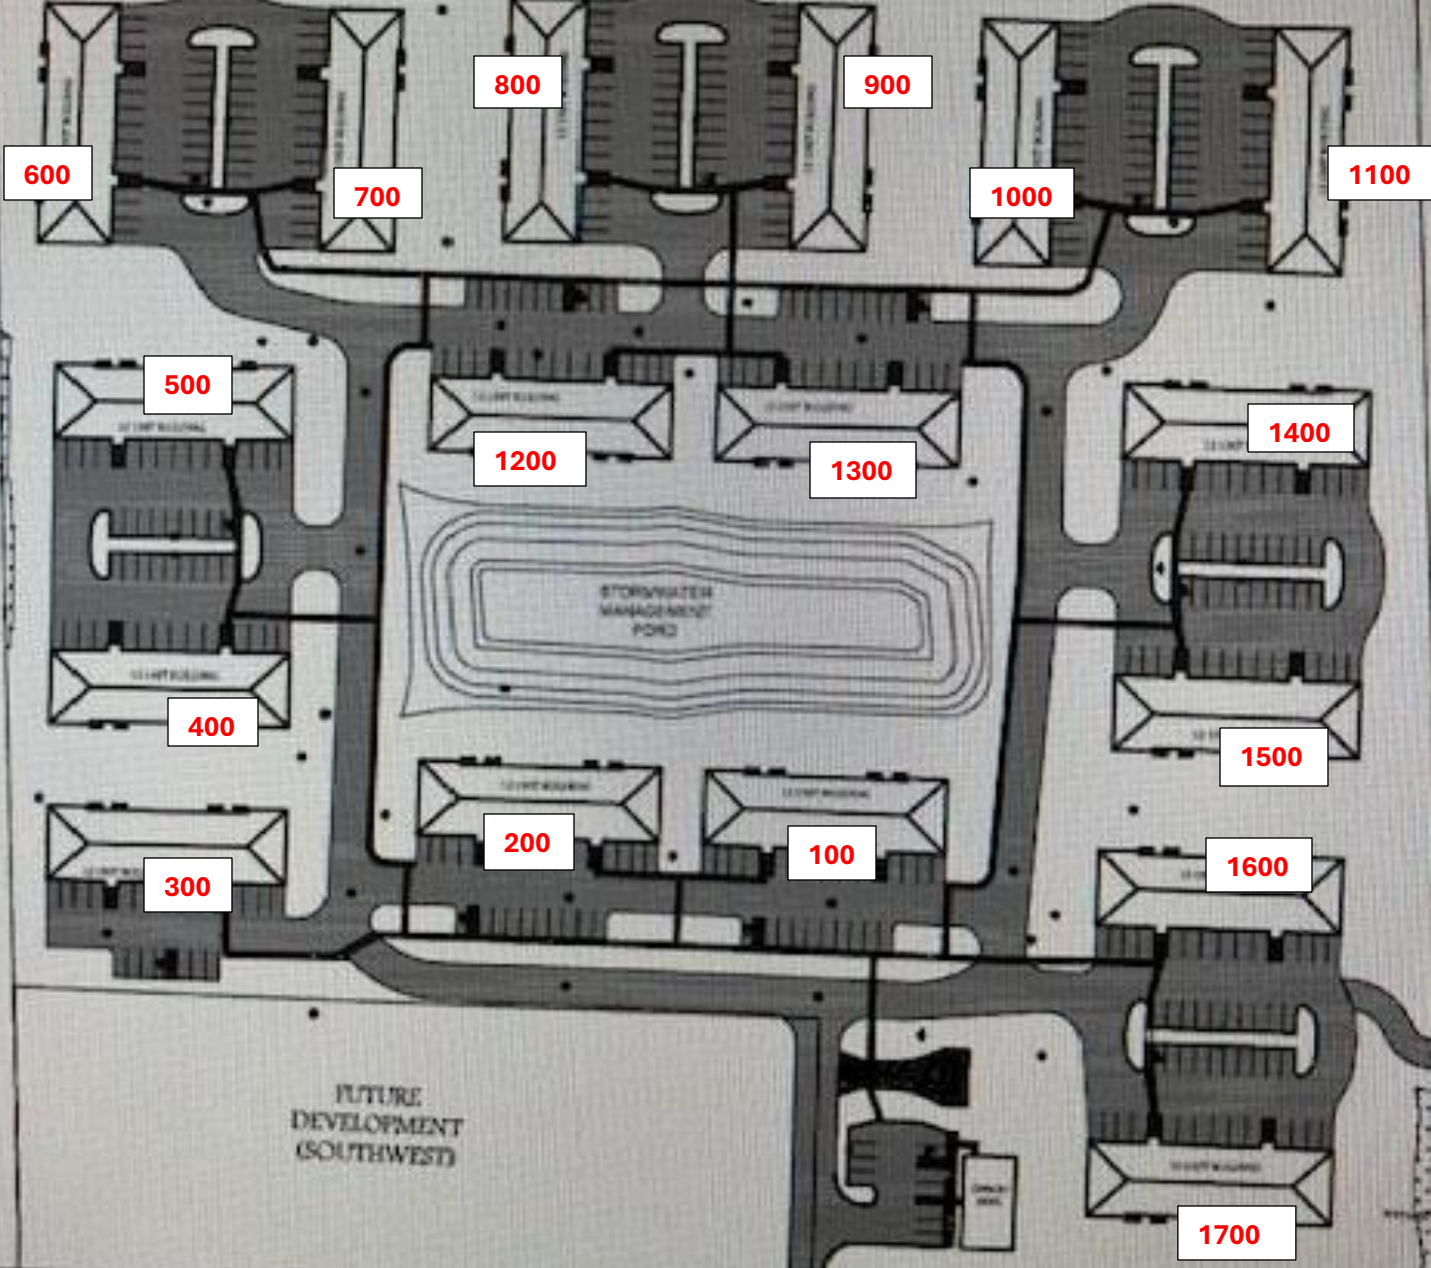

FINGER RD.

42" SOUP DRENCH

12" DRAINAGE TRENCH

3415 East Mason St Green Bay WI 54311